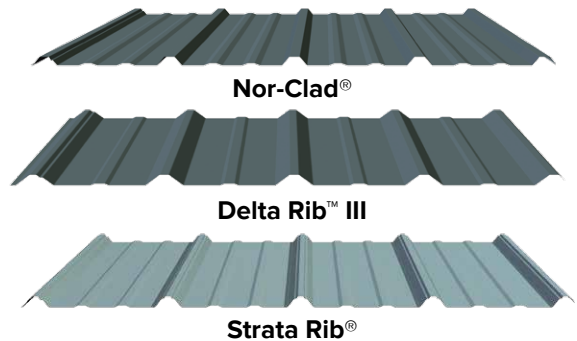

METAL ROOF AND WALL PANELS

Burnt Rust¹
Dura Tech™ x/

Natural Rust²
Dura Tech™ x/

Inspired by nature, these exclusive rust prints offer the weathered aged rustic appearance without compromising the durability and performance of metal. Ideal for a beautiful rustic design in both exterior and interior applications. Available in three 29ga metal panels. Ideal for:

¹ Available in Nor-Clad and Delta Rib III from Salem, OR
² Available in Nor-Clad and Strata Rib from Spokane, WA