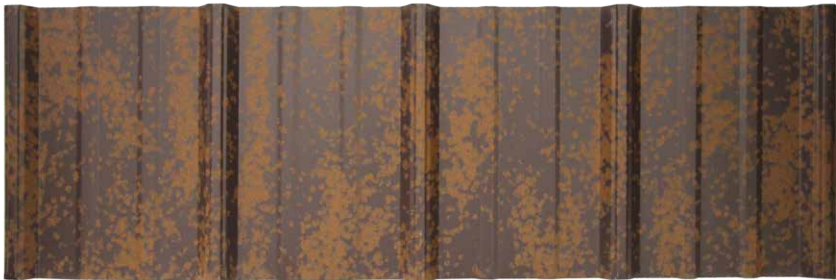

# Natural Rust

Photographic rendering of Natural Rust on Nor-Clad Panel

## THE BEAUTY OF NATURAL RUST WITH LONG LASTING PROTECTION

**Natural Rust**  
Dura Tech x/

Achieving the beauty of a rusted roof can be affordable, durable, and beautiful. Natural Rust in our Dura Tech™ x/ premium paint system is now available in two additional metal panels, offering long lasting protection and beauty for any application.