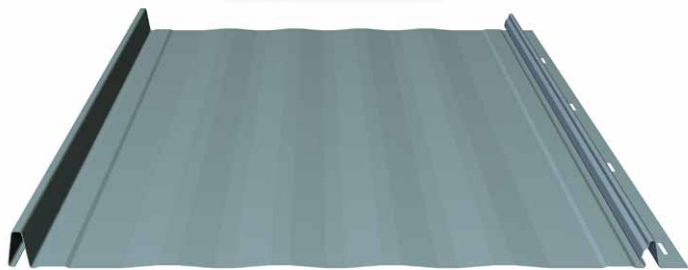

SKYLINE ROOFING®

Skyline Roofing®

Skyline Roofing panels feature the look of a standing seam panel with a concealed, through-fastener design. With clean lines and lasting performance, Skyline Roofing panels have long been a top choice for residential roofing.

Striated profiles produced in Salem, OR and available to all locations upon request.

Cool DURATECH XL

COOL Dura Tech™ xl keeps the heat out and the color brilliant.

- Superior color retention and resistance to chalk and fade.
- Dura Tech xl energy saving **COOL** colors reduce the demand for energy.

Premium Colors (The premium colors below are subject to upcharge)

**Striated Option
Now Available!**

Skyline Roofing® (Striated Option)
(Available Salem OR. Additional Lead Times May Apply)

Available in 12" and 16" striated options, offering building owners:

- A unique alternative to the traditional flat look.
- A shadow effect for added dimension.
- Reduced appearance of oil canning.

PRODUCT AVAILABILITY BY LOCATION

	Anchorage, AK	Sacramento, CA	Salem, OR		Spokane, WA
Skyline Roofing, 26 gauge	16"	16"	12"	16"	16"
Bare ZINCALUME® Plus	✓	✓		✓	✓
Chestnut Brown		✓	✓	✓	✓
Classic Brown		✓		✓	✓
Cypress Green	✓	✓	✓	✓	✓
Denali Green	✓	✓	✓	✓	✓
Everglade	✓	✓		✓	✓
Forest Green	✓	✓	✓	✓	✓
Light Stone		✓		✓	✓
Matte Black		✓		✓	✓
Old Zinc Gray	✓	✓	✓	✓	✓
Rustic Red	✓	✓	✓	✓	✓
Slate Gray	✓	✓	✓	✓	✓
Tahoe Blue	✓	✓	✓	✓	✓
Taupe			✓		
Weathered Copper	✓	✓	✓	✓	✓
Winter White				✓	
Copper Penny [†] (Premium Color ¹)	✓	✓		✓	✓