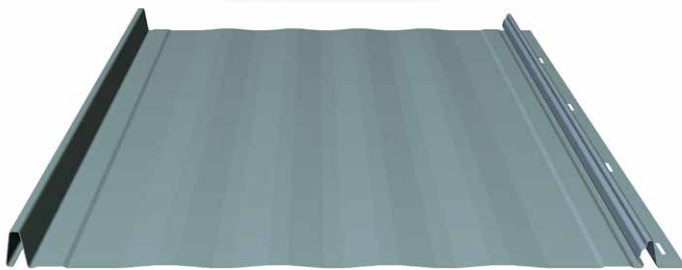

SKYLINE ROOFING®

Skyline Roofing®

Skyline Roofing panels feature the look of a standing seam panel with a concealed, through-fastener design. With clean lines and lasting performance, Skyline Roofing panels have long been a top choice for residential roofing.

Striated profiles produced in Salem, OR and available to all locations upon request.

Cool DURATECH XL

COOL Dura Tech™ xl keeps the heat out and the color brilliant.

- Superior color retention and resistance to chalk and fade.
- Dura Tech xl energy saving **COOL** colors reduce the demand for energy.

Premium Colors (The premium colors below are subject to upcharge)

**Striated Option
Now Available!**

Skyline Roofing® (Striated Option)
(Available Salem OR. Additional Lead Times May Apply)

Available in 12" and 16" striated options, offering building owners:

- A unique alternative to the traditional flat look.
- A shadow effect for added dimension.
- Reduced appearance of oil canning.

PRODUCT AVAILABILITY BY LOCATION

	Anchorage, AK	Sacramento, CA	Salem, OR		Spokane, WA
Skyline Roofing, 26 gauge	16"	16"	12"	16"	16"
Bare ZINCALUME® Plus	✓	✓		✓	✓
Chestnut Brown		✓	✓	✓	✓
Classic Brown		✓		✓	✓
Cypress Green	✓	✓	✓	✓	✓
Denali Green	✓	✓	✓	✓	✓
Everglade	✓	✓		✓	✓
Forest Green	✓	✓	✓	✓	✓
Light Stone		✓		✓	✓
Matte Black		✓		✓	✓
Old Zinc Gray	✓	✓	✓	✓	✓
Rustic Red	✓	✓	✓	✓	✓
Slate Gray	✓	✓	✓	✓	✓
Tahoe Blue	✓	✓	✓	✓	✓
Taupe			✓		
Weathered Copper	✓	✓	✓	✓	✓
Winter White				✓	
Copper Penny† (Premium Color!)	✓	✓		✓	✓